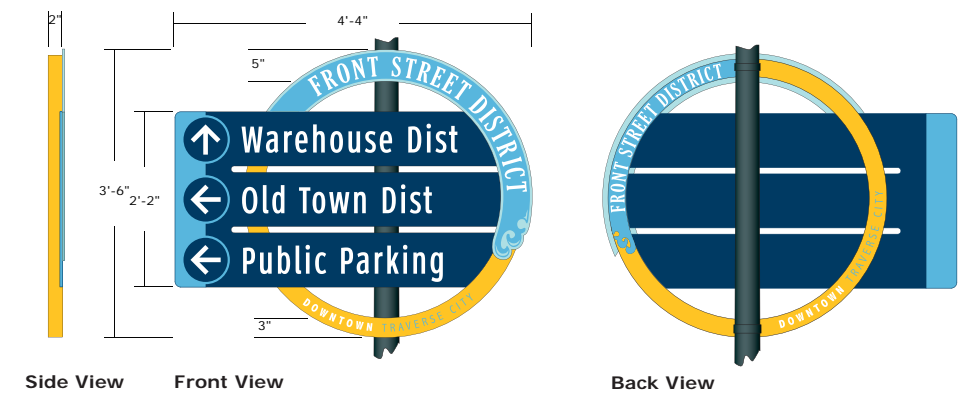

Primary Vehicular Guides  
Mounted to Existing Posts

Vehicular Guide

Vehicular Guide and Post

Pedestrian Guide

Top View

Front View

Side View

Pedestrian Map Kiosk

Downtown  
Traverse City  
Front Street District  
Old Town District  
Warehouse District

---

AHEAD

MDOT 1  
6'-0" x 7'-0"

Downtown  
Traverse City  
Front Street District

---

→

MDOT 2  
4'-0" x 6'-0"

Downtown  
Traverse City

---

→

MDOT 3  
3'-0" x 6'-0"

Front Street  
District

---

→

MDOT 4  
3'-0" x 4'-0"