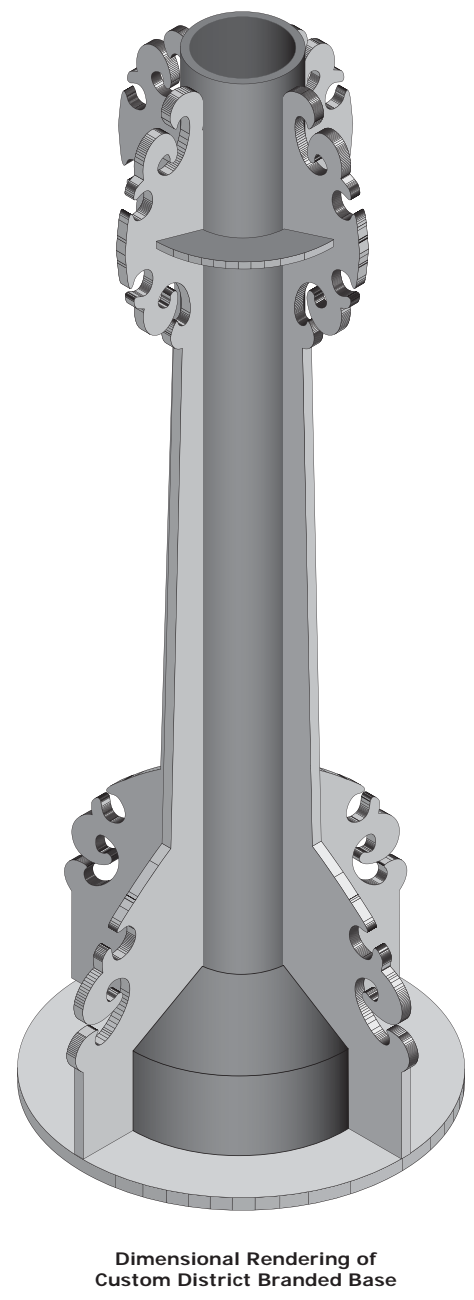

Primary Vehicular Guides  
Mounted to Existing Posts

Vehicular Guide

Vehicular Guide and Post

Pedestrian Guide

Top View

Front View

Side View

Pedestrian Map Kiosk

Downtown  
Traverse City  
Front Street District  
Old Town District  
Warehouse District

---

AHEAD

MDOT 1  
6'-0" x 7'-0"

Downtown  
Traverse City  
Front Street District

---

→

MDOT 2  
4'-0" x 6'-0"

Downtown  
Traverse City

---

→

MDOT 3  
3'-0" x 6'-0"

Front Street  
District

---

→

MDOT 4  
3'-0" x 4'-0"