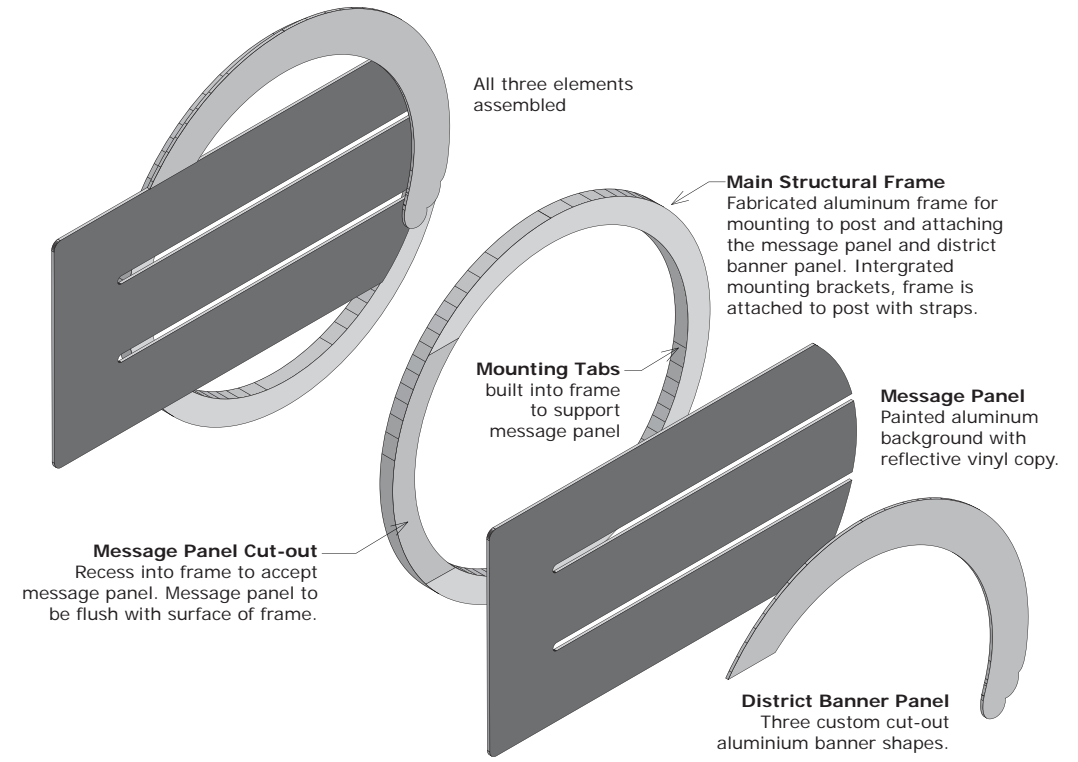

Primary Vehicular Guides  
Mounted to Existing Posts

Vehicular Guide

Vehicular Guide and Post

Pedestrian Guide

Top View

Front View

Side View

Pedestrian Map Kiosk

Downtown  
Traverse City  
Front Street District  
Old Town District  
Warehouse District

---

AHEAD

MDOT 1  
6'-0" x 7'-0"

Downtown  
Traverse City  
Front Street District

---

→

MDOT 2  
4'-0" x 6'-0"

Downtown  
Traverse City

---

→

MDOT 3  
3'-0" x 6'-0"

Front Street  
District

---

→

MDOT 4  
3'-0" x 4'-0"