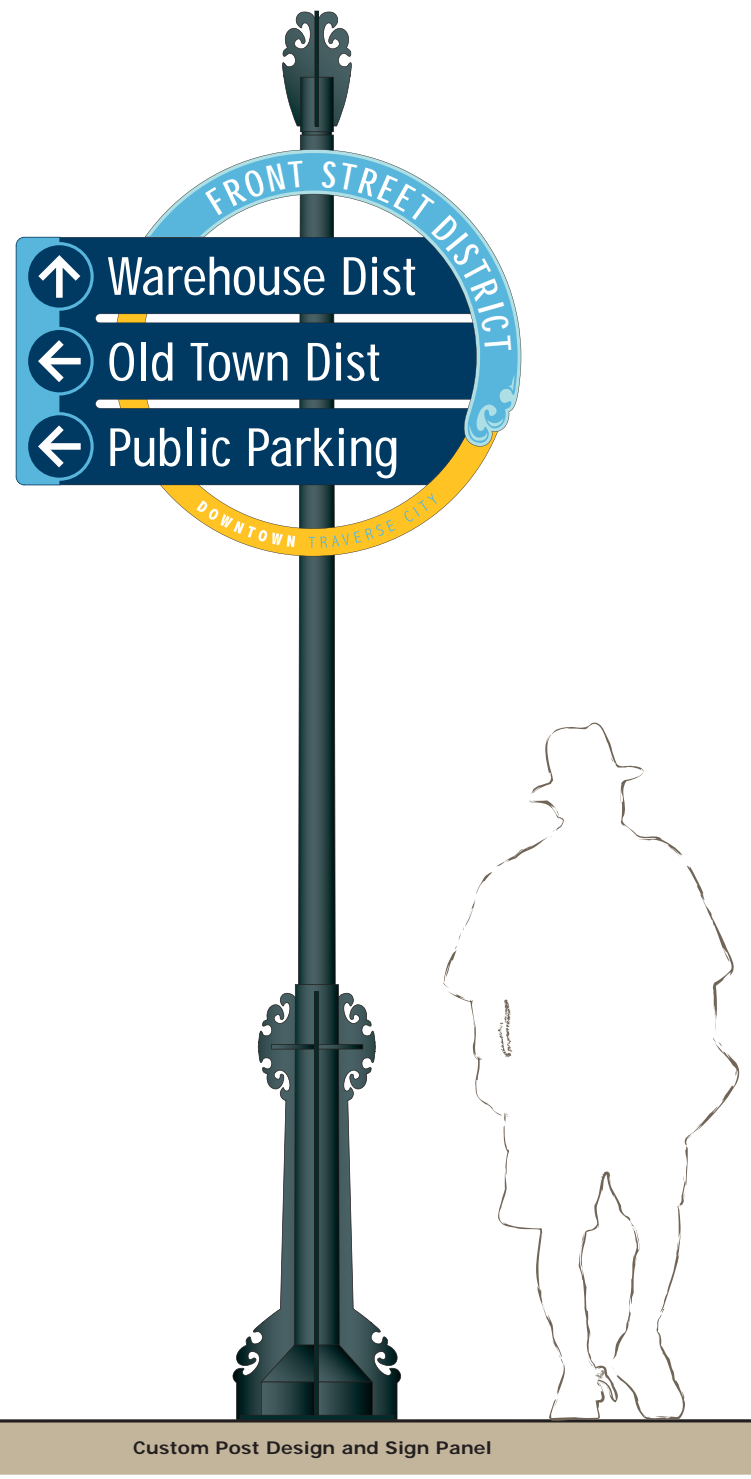

Primary Vehicular Guides  
Mounted to Existing Posts

Vehicular Guide

Vehicular Guide and Post

Pedestrian Guide

Top View

Front View

Side View

Pedestrian Map Kiosk

Downtown  
Traverse City  
Front Street District  
Old Town District  
Warehouse District

---

AHEAD

MDOT 1  
6'-0" x 7'-0"

Downtown  
Traverse City  
Front Street District

---

→

MDOT 2  
4'-0" x 6'-0"

Downtown  
Traverse City

---

→

MDOT 3  
3'-0" x 6'-0"

Front Street  
District

---

→

MDOT 4  
3'-0" x 4'-0"