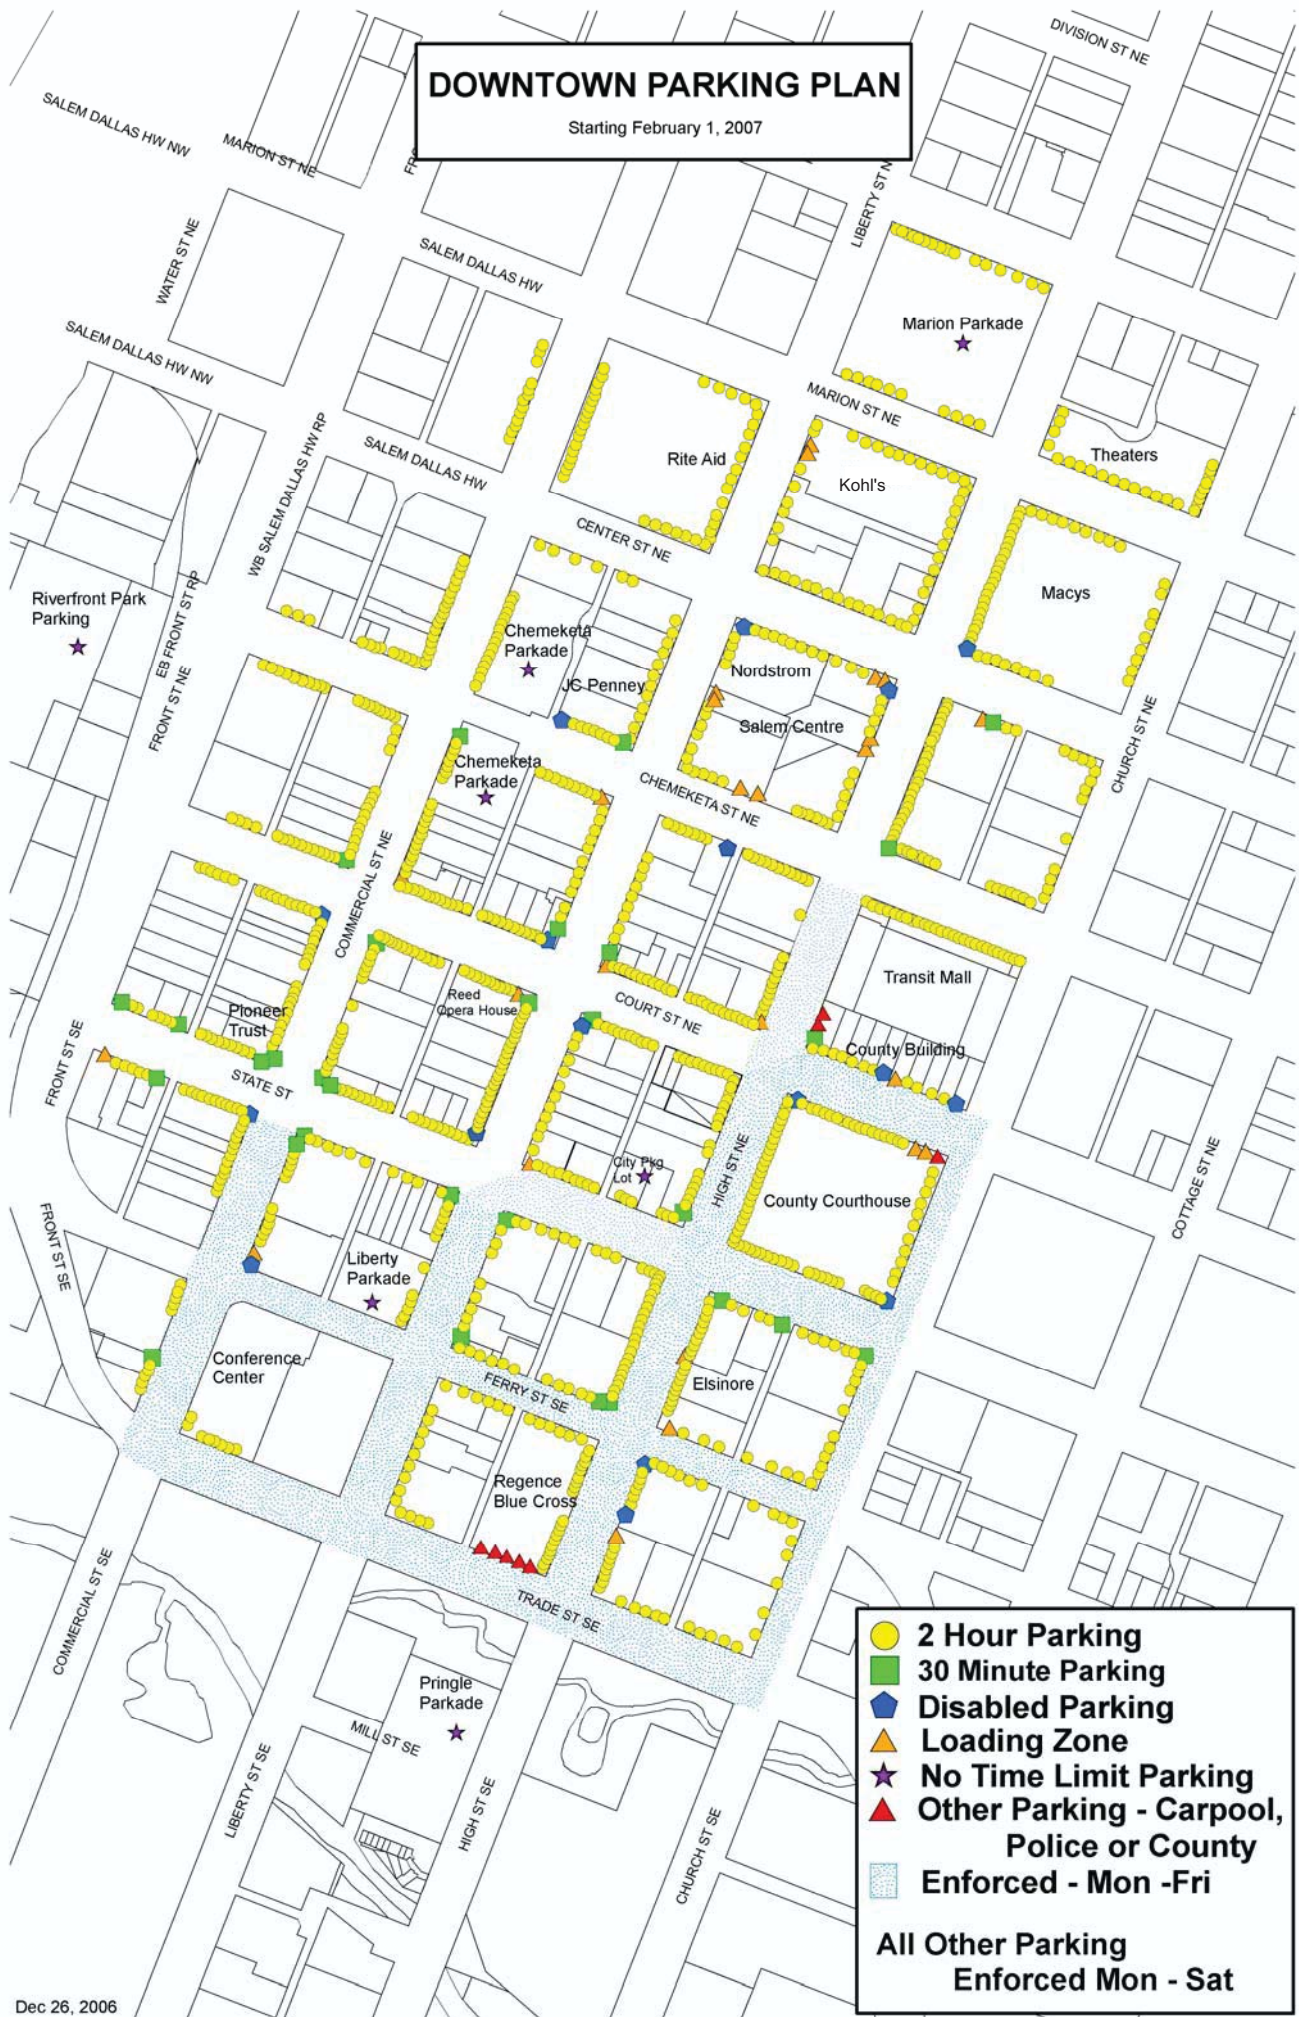

DOWNTOWN PARKING PLAN

Starting February 1, 2007

- 2 Hour Parking
 - 30 Minute Parking
 - ⬠ Disabled Parking
 - ▲ Loading Zone
 - ★ No Time Limit Parking
 - ▲ Other Parking - Carpool, Police or County
 - Enforced - Mon -Fri
- All Other Parking
Enforced Mon - Sat