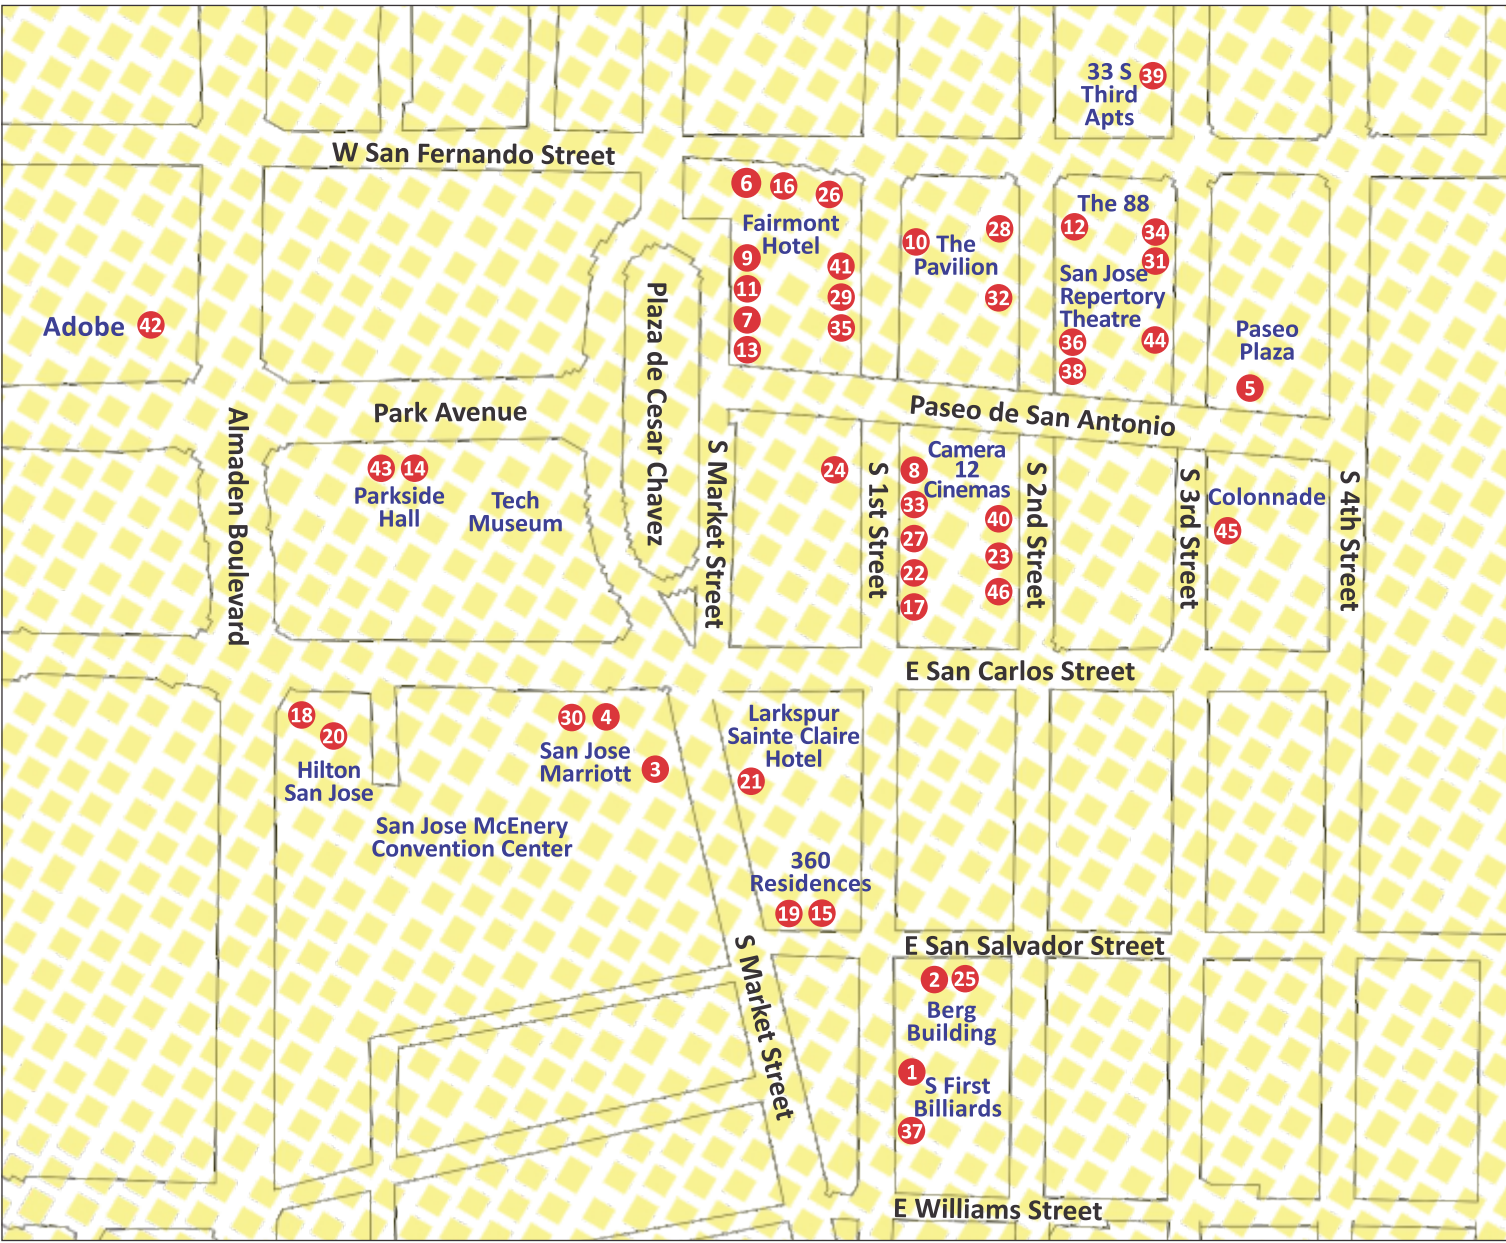

46

44

42

40

38

37

SAN JOSE
DOWNTOWN
FOUNDATION

DOWNTOWN 2011 DOORS